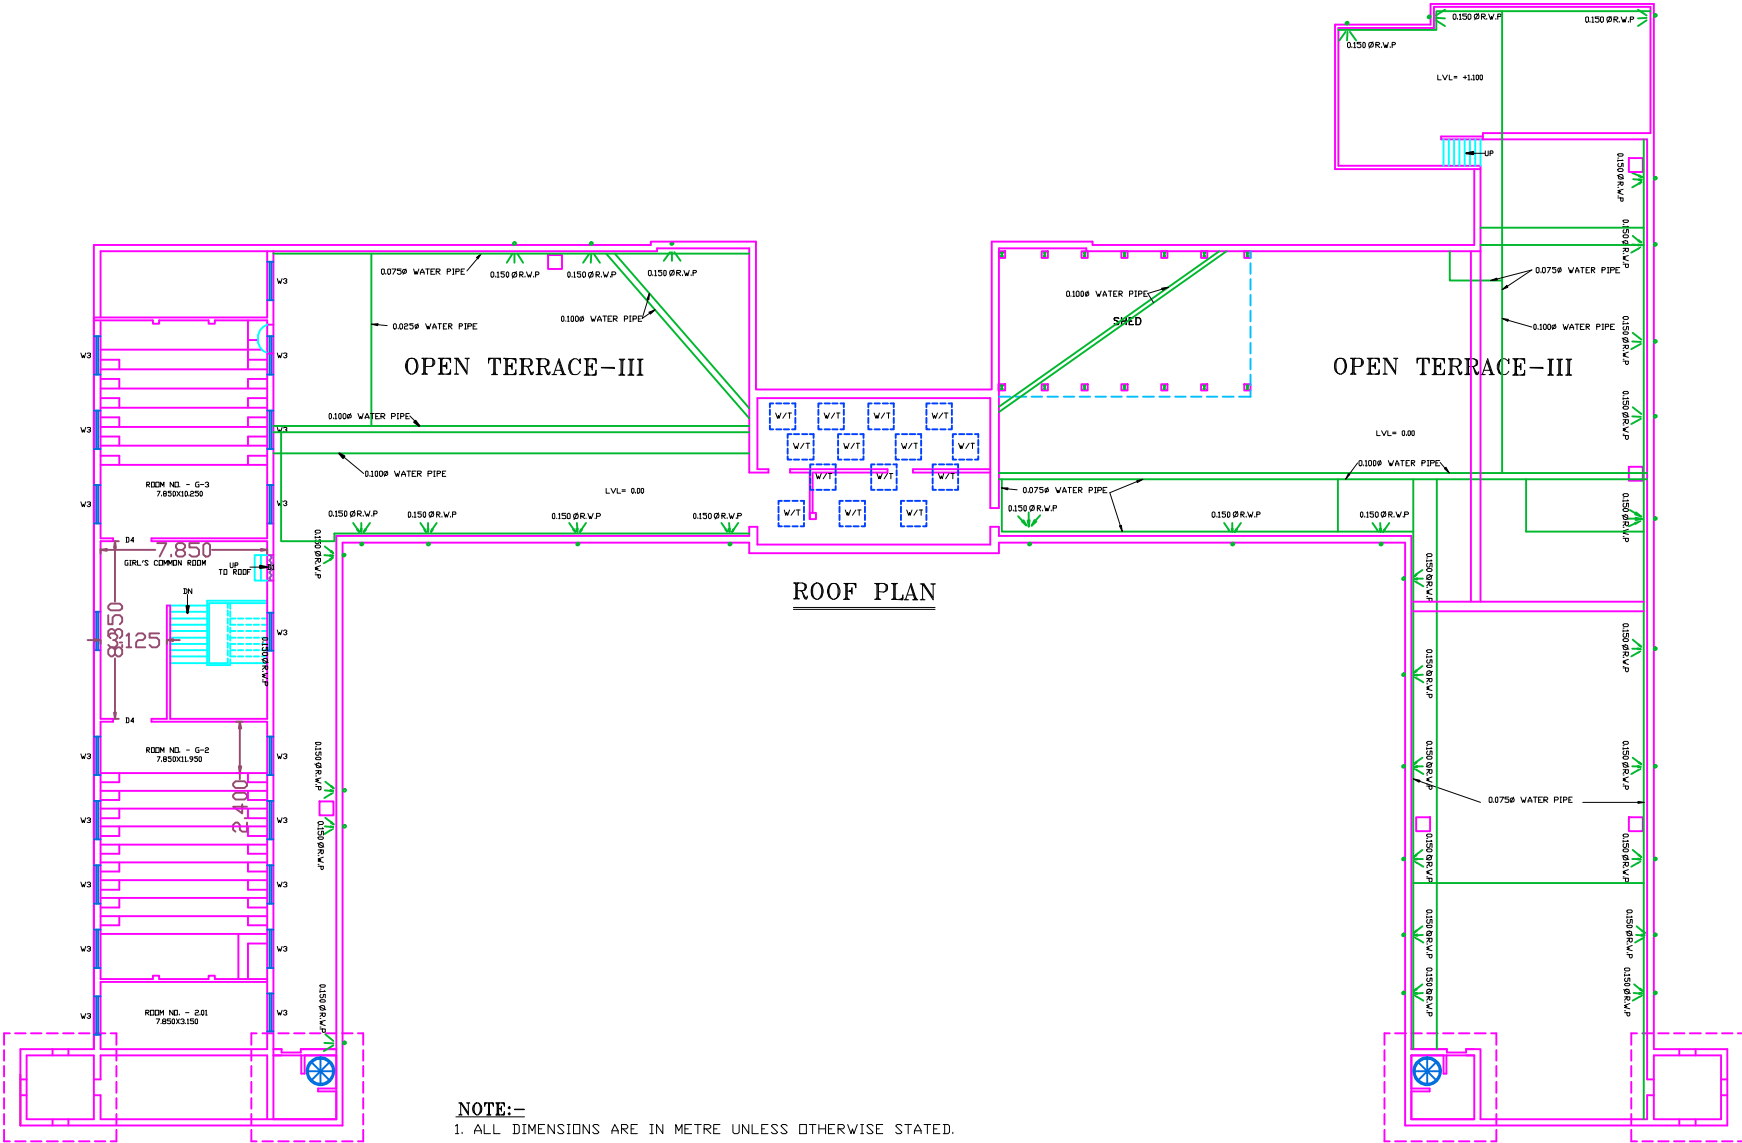

ROOF PLAN OF MAIN BUILDING OF MAULANA AZAD COLLEGE

ROOF PLAN

NOTE:-
1. ALL DIMENSIONS ARE IN METRE UNLESS OTHERWISE STATED.